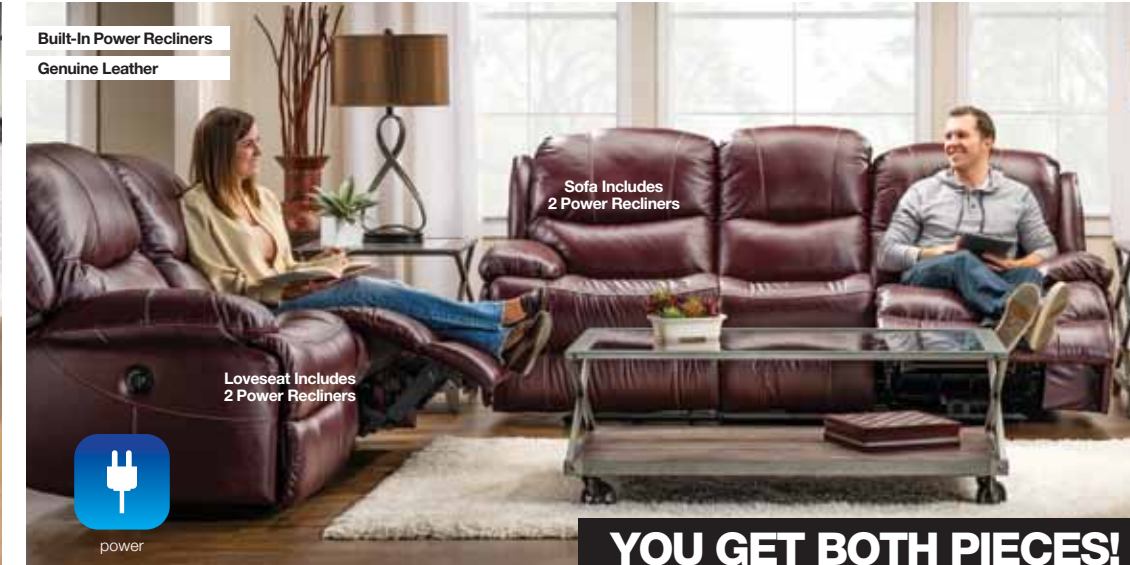

Chenille Reclining Sofa
The Leona collection features:
• Sofa and loveseat each include 2 built-in recliners
• Sofa has drop down table
• Loveseat has storage console and cupholders
Console Loveseat $755 • Recliner $499
LIST $2679 SALE PRICE WAS **$1339** STEAL #73 NOW ONLY **$755**
SAVE $584 BUY THE LOVESEAT TOO & WE PAY TAX!
BUY MORE & SAVE! LOWEST PAYMENTS! Sofa + Loveseat + Recliner 5 RECLINERS: $59/mo. 3 YEARS TO PAY!

Leather Sofa & Loveseat with 4 Power Recliners
The Vermilion collection features:
• Sofa and loveseat each include 2 power recliners for unlimited reclining positions
• Top grain leather everywhere you touch
Sofa $1299 • Loveseat $1269 • Recliner $799
LIST $5999 SALE PRICE WAS **$2999** STEAL #114 NOW ONLY **$1999**
SAVE $1000 PLUS WE PAY YOUR TAX!
BUY MORE & SAVE! LOWEST PAYMENTS! Sofa + Loveseat + Recliner 5 RECLINERS: $62/mo. 4 YEARS TO PAY!