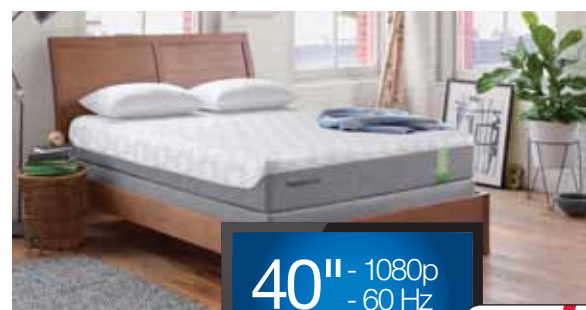

FACTORY AUTHORIZED PRICE CUTS ON ICOMFORT AND TEMPUR-PEDIC! PLUS, NO INTEREST FOR 84 MONTHS!*

icomfort Sleep System by Serta®
INSIGHT EF QUEEN MATTRESS WITH 32" LED-TV OR $200 GIFT CARD
NOW ONLY $1074
+ NO DOWN PAYMENT!
$28/mo.
Free LED-TV
Upgrade to an adjustable base & **SAVE UP TO $1000**

Tempur-Pedic's first hybrid mattress combines adaptive support and pressure-relief with a slightly springy feel. Designed to respond more quickly to your movement and adapt precisely to your body. Made with innovative precision coils that work in harmony with the TEMPUR-Response™ material.

TEMPUR-PEDIC ELITE RETAILER
TEMPUR-FLEX PRIMA QUEEN MATTRESS WITH 40" LED-TV OR $300 GIFT CARD
$1999
TAKE 84 MONTHS TO PAY!
$25/mo.

ONLY AT GARDNER-WHITE **FREE SAME DAY DELIVERY!**